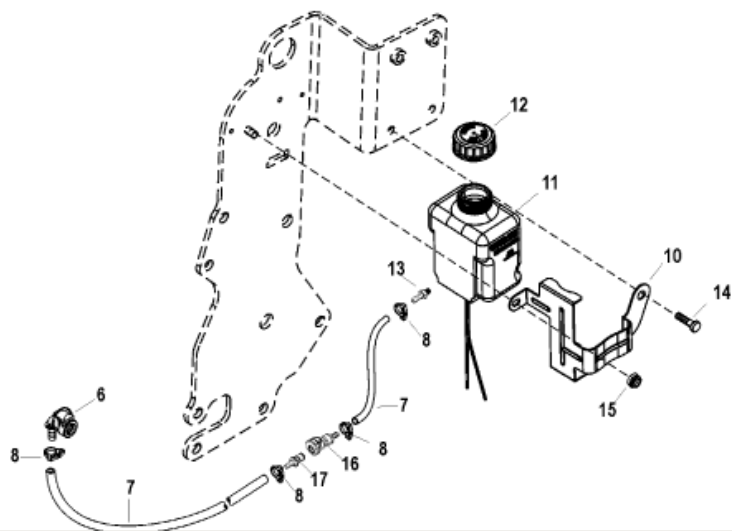

Parts List						
Ref	Class	Part	Description	Qty	Comment	Footnote
1		860065A	BRACKET KIT, Lube Monitor Rese	1	(Closed Cooling)	
2		808023T	STRAP, Reservoir Retainer	1		
3		806193A46	LUBE BOTTLE, Lube Monitor	1	(Closed Cooling)	
4	36	806727	CAP, Lube Reservoir	1		
5	22	808624	CONNECTOR, Lube Reservoir	1		
6	22	861163	QUICK CONNECTOR, (90 Degree)	1		
7	32	19409 71	HOSE, (54.00 Inches Bulk) (.25 Inc	1		
8	54	41582 5	CLAMP, Nylon, Hose	AR		
9	10	98261	SCREW, (.375-16 x .750)	2		
10		865175T	BRACKET, Lube Monitor Reservoir	1	(Standard Cooling)	
11		806193A47	RESERVOIR, Lube Monitor	1	(Standard Cooling)	
12	36	806727	CAP, Lube Reservoir	1		
13	22	85439001	CONNECTOR, Male, Lube Reservo	1		
14	10	828552	SCREW, (.375-16 x .500)	1		
15	11	826709 8	NUT, (.250-20)	1		
16	22	865379	FITTING, Female	1		
17	22	865191	FITTING, Male	1		