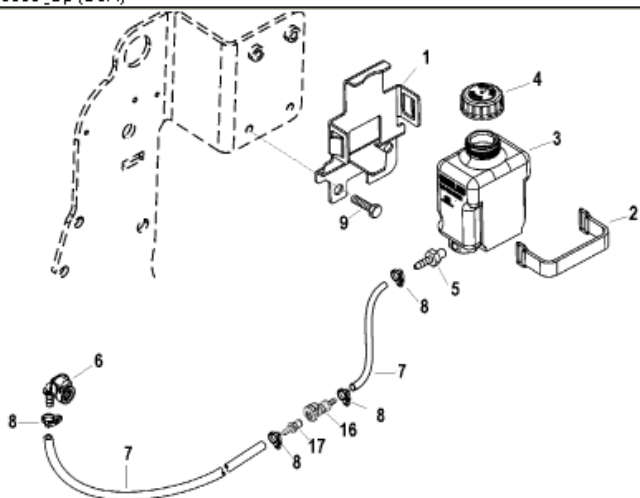

Parts List						
Ref	Class	Part	Description	Qty	Comment	Footnote
1		860065A	BRACKET KIT, Lube Monitor Rese	1	(Closed Cooling)	
2		808023T	STRAP, Reservoir Retainer	1		
3		806193A46	LUBE BOTTLE, Lube Monitor	1	(Closed Cooling)	
4	36	806727	CAP, Lube Reservoir	1		
5	22	808624	CONNECTOR, Lube Reservoir	1		
6	22	861163	QUICK CONNECTOR, (90 Degree)	1		
7	32	19409 71	HOSE, (54.00 Inches Bulk) (.25 Inc	1		
8	54	41582 5	CLAMP, Nylon, Hose	AR		
9	10	98261	SCREW, (.375-16 x .750)	2		
10		865175T	BRACKET, Lube Monitor Reservoir	1	(Standard Cooling)	
11		806193A47	RESERVOIR, Lube Monitor	1	(Standard Cooling)	
12	36	806727	CAP, Lube Reservoir	1		
13	22	85439001	CONNECTOR, Male, Lube Reservo	1		
14	10	828552	SCREW, (.375-16 x .500)	1		
15	11	826709 8	NUT, (.250-20)	1		
16	22	865379	FITTING, Female	1		
17	22	865191	FITTING, Male	1		